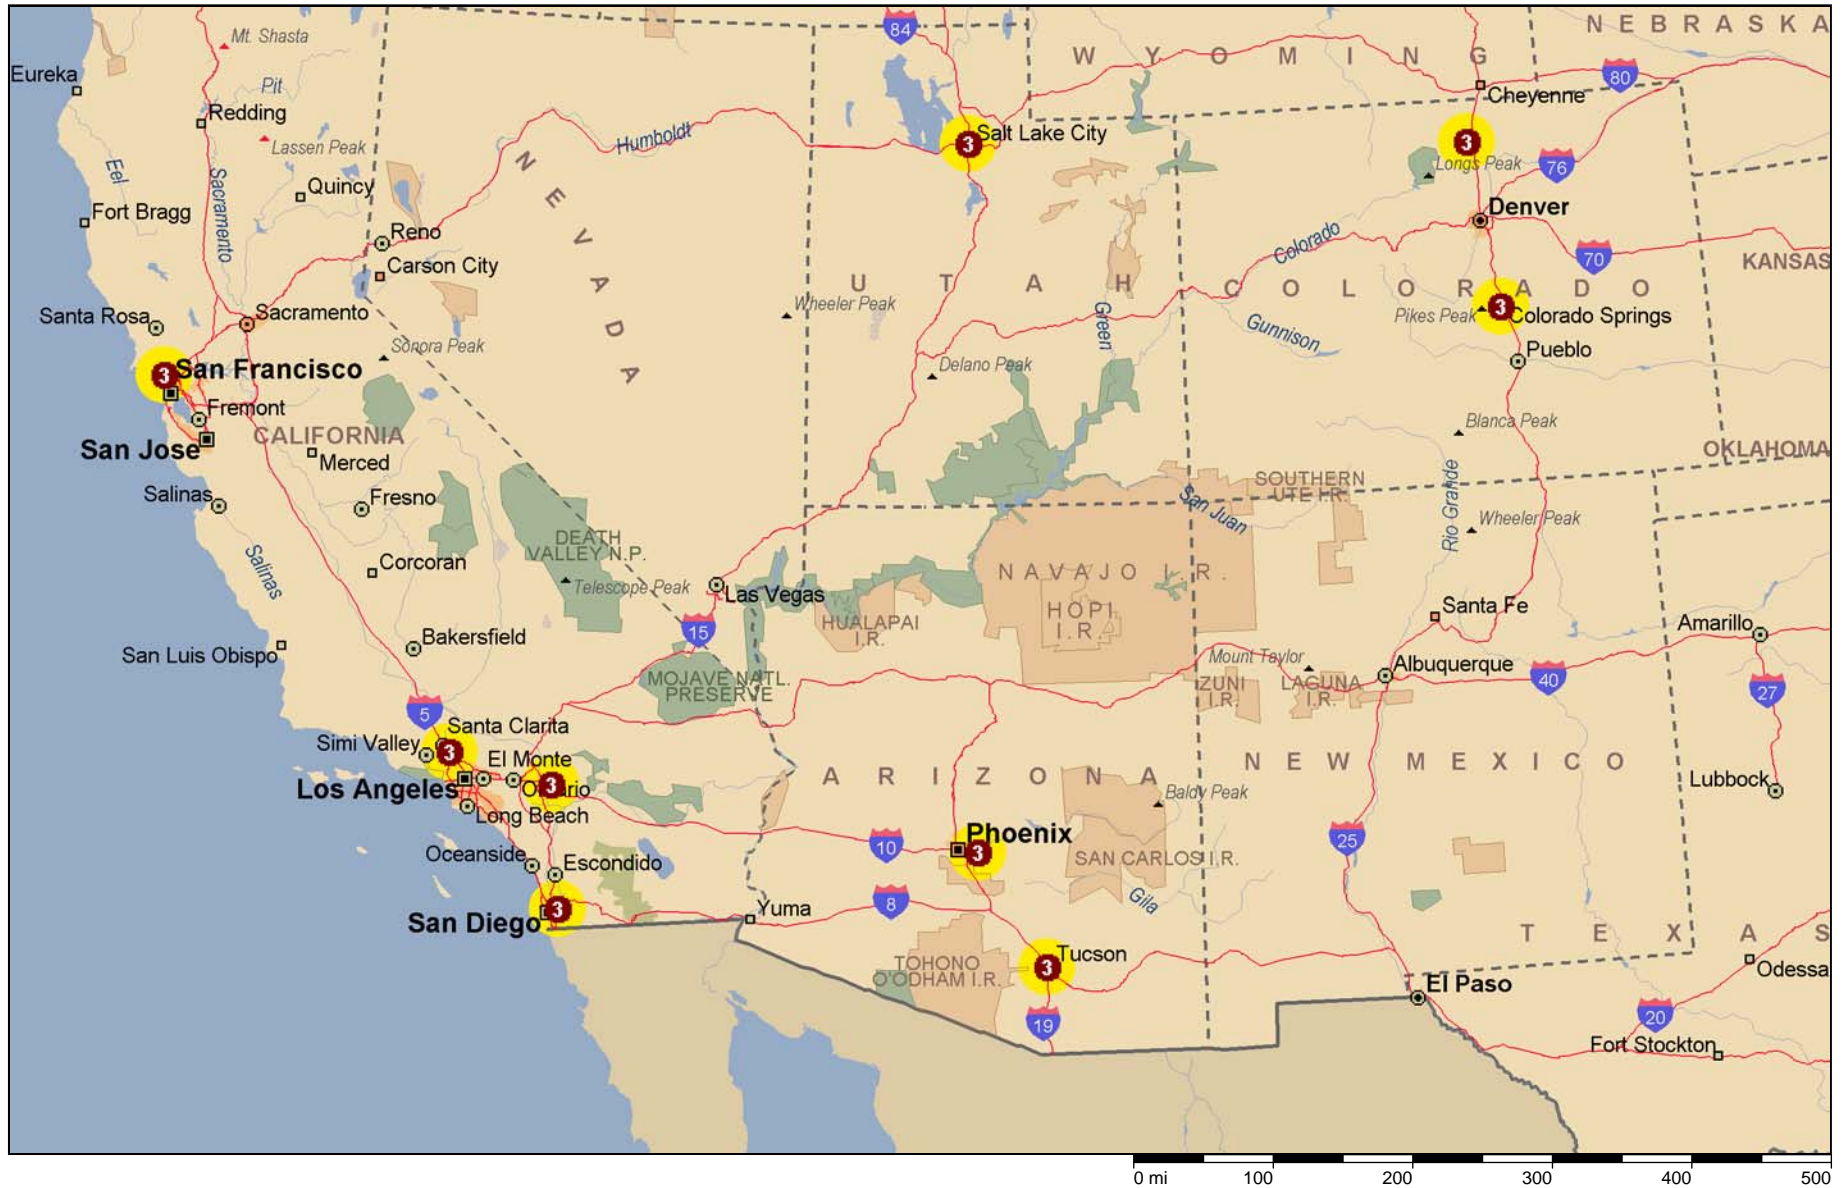

# Grade 3 Pipe Bands

Microsoft Expedia  
**Streets98**